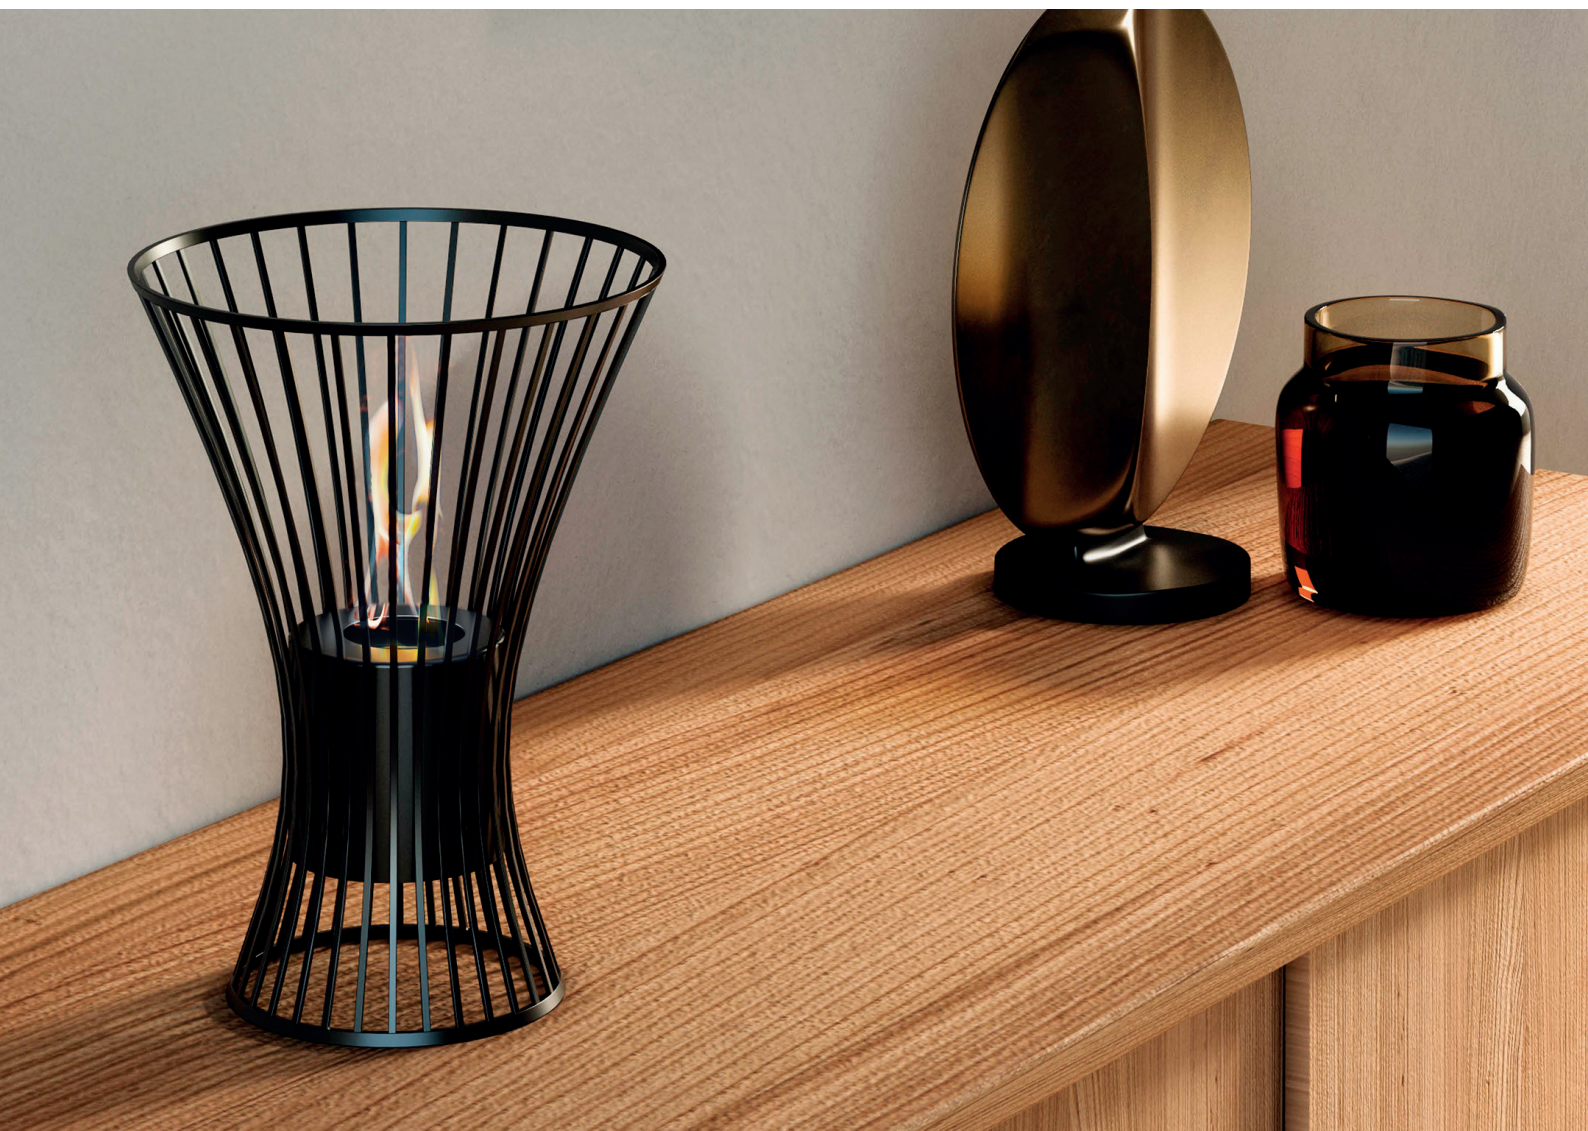

SPECFLUE

...designed to be better

York Table Bio-fireplace (Indoor)

TECHNICAL FEATURES

- Painted steel
- Ceramic fibre burner and flame closure cover

COLOURS AVAILABLE

-  Black

SPECIFICATIONS

Dimensions (H x Ø)	295mm x 208mm
Weight	1kg
Burner	0.3l
Burning Time (approx.)	2 hrs
Power	0.5kW
Warranty	2 years

0333 999 7974 // www.specflue.com //    