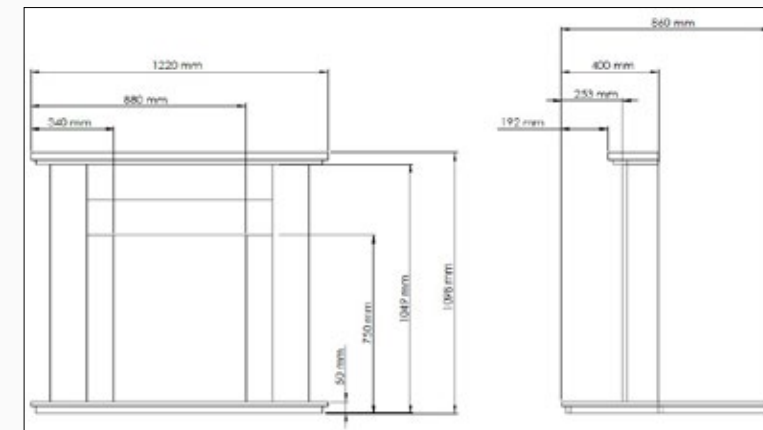

LACUNA FIREPLACE

The Lacuna Fireplace is the perfect addition to any home. With its simple yet striking design, the Lacuna will complement a range of interiors, Contemporary or Traditional. Made from Aegean Limestone, its clean-cut lines complement the striking black granite hearth.