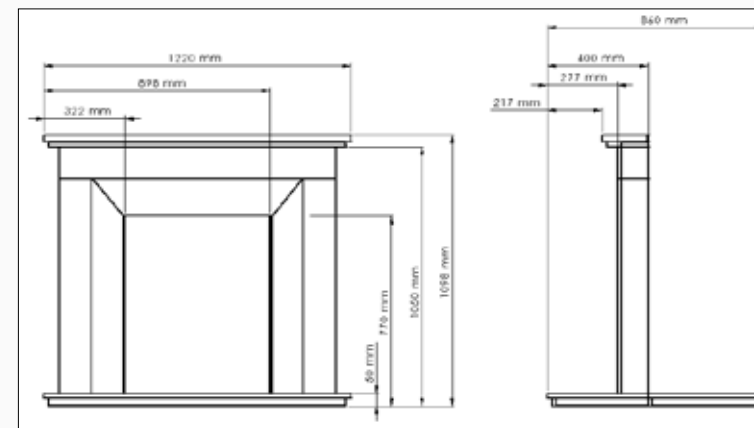

HOUREGLASS FIREPLACE

The simplistic details of the Hourglass form the perfect style statement in any property. This stunning fireplace with clean lines and elegant carvings combines Aegean Limestone with a black granite hearth, making this a versatile choice for any home.