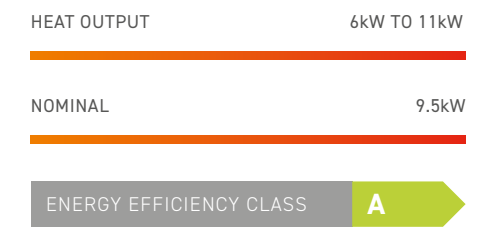

ASPECT 4 DOUBLE-SIDED DOUBLE DEPTH / STAINLESS STEEL HANDLE