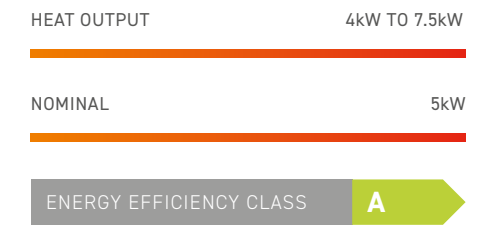

ASPECT 6 / STAINLESS STEEL HANDLE