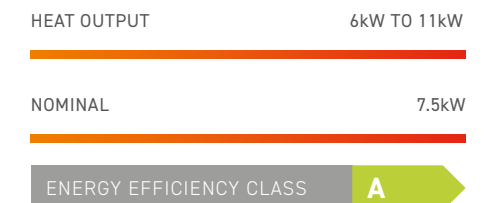

WRAP-AROUND BOILER

6 RADIATORS*