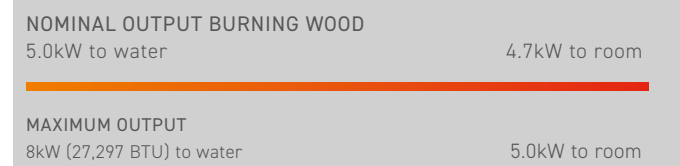

* Number of radiators is dependent on size.

ASPECT 8 / BLACK CHROME HANDLE