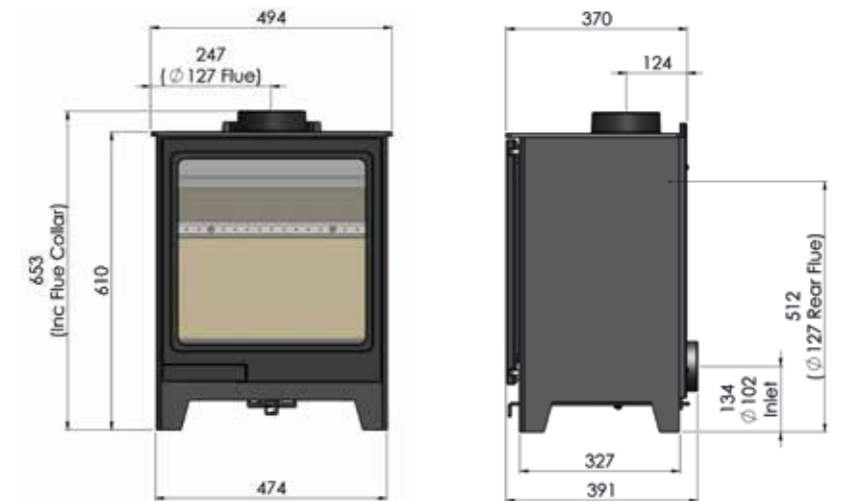

FEATURES

Contemporary Range

	Allure 04	Allure 05	Allure 07
Heat Output Range (kW)	3 - 5	5 - 6	5 - 6
Nominal Heat Output (kW)	5	5	5
Efficiency On Wood (%)	81	80	81
Energy Efficiency Class	A+	A	A+
Ventilation (mm²)	No	No	No
Log Lengths	350	400	450
Emission Of Combustion Products			
CO (%)	0.06	0.10	0.09
Particulate Matter (PM) mg/m³n*	8	13	19
CO₂ Emissions (%)	9.5	8.9	10
NO_x (mg/m³n)*	95	101	88
OGC (mgC/msn)*	47	94	82
Wood Burning	Yes	Yes	Yes
Weight	66 kg	79 kg	83 kg
Clearances to Combustible Materials (mm)	Side	Side	Side
	550mm	600mm	500mm
	Back (150mm Twin) (300mm Single)	Back (125mm Twin) (300mm Single)	Back (125mm Twin) (300mm Single)
Clearance Distance To Non Combustible Materials (mm)	50	50	50
Smoke Control Area Exempt	Yes	Yes	Yes

Contact your dealer for installation advice

*A requirement of the forthcoming Eco Design 2022 standards means emission levels will be more stringent than those currently allowed for smokeless zones. PM (Particulate Matter), NO_x (Nitrous Oxides) and OGCs (Organic Gaseous Compounds) are an emission measurement required by Eco Design 2022.

Our new Allure range burns well below the Eco Design requirements, ensuring a safer and cleaner burn for you and your family.

For full information on installation criteria, please refer to the instruction manual. This can be found on hunterstoves.co.uk or by contacting your dealer.

DIMENSIONS

BENCH

The stoves in the Allure range have the option of being fitted on a bench. There is a choice of two lengths, 800mm and 1,195mm long. Both are at a height of 345mm and a depth of 415mm. For more information visit hunterstoves.co.uk

ALLURE.05

PLEASE NOTE: All measurements are in millimetres (mm). All illustrations are for illustrative purposes only.