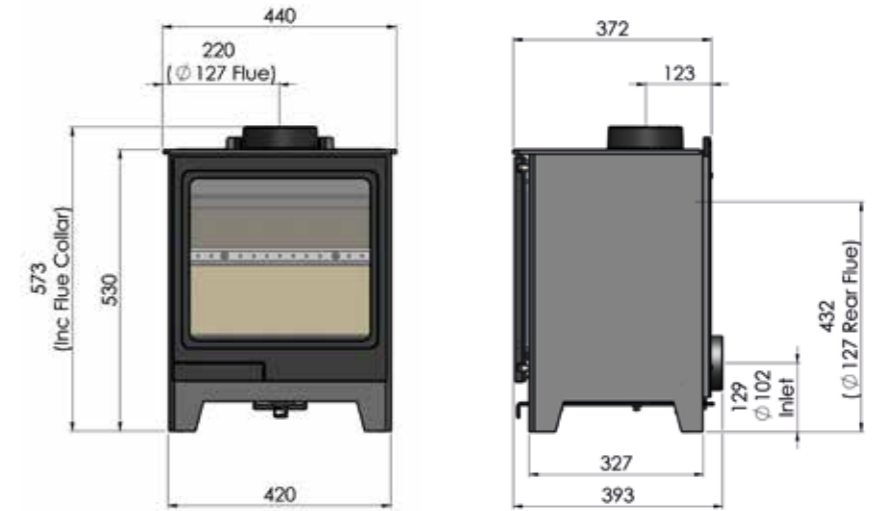

Wood Burning Eco Design 2022
Approved Smoke Control Area
Exempt Energy Efficiency Class: A+
Efficiency On Wood: 81%
Heat Output Range: 5kW – 6kW

Nominal Output **5kW**

FEATURES

Contemporary Range

	Allure 04	Allure 05	Allure 07
Heat Output Range (kW)	3 - 5	5 - 6	5 - 6
Nominal Heat Output (kW)	5	5	5
Efficiency On Wood (%)	81	80	81
Energy Efficiency Class	A+	A	A+
Ventilation (mm ²)	No	No	No
Log Lengths	350	400	450
Emission Of Combustion Products			
CO (%)	0.06	0.10	0.09
Particulate Matter (PM) mg/m ³ n*	8	13	19
CO ₂ Emissions (%)	9.5	8.9	10
NO _x (mg/m ³ n)*	95	101	88
OGC (mgC/msn)*	47	94	82
Wood Burning	Yes	Yes	Yes
Weight	66 kg	79 kg	83 kg
Clearances to Combustible Materials (mm)	Side	Side	Side
	550mm	600mm	500mm
	Back (150mm Twin) (300mm Single)	Back (125mm Twin) (300mm Single)	Back (125mm Twin) (300mm Single)
Clearance Distance To Non Combustible Materials (mm)	50	50	50
Smoke Control Area Exempt	Yes	Yes	Yes

DIMENSIONS

BENCH

The stoves in the Allure range have the option of being fitted on a bench. There is a choice of two lengths, 800mm and 1,195mm long. Both are at a height of 345mm and a depth of 415mm. For more information visit hunterstoves.co.uk