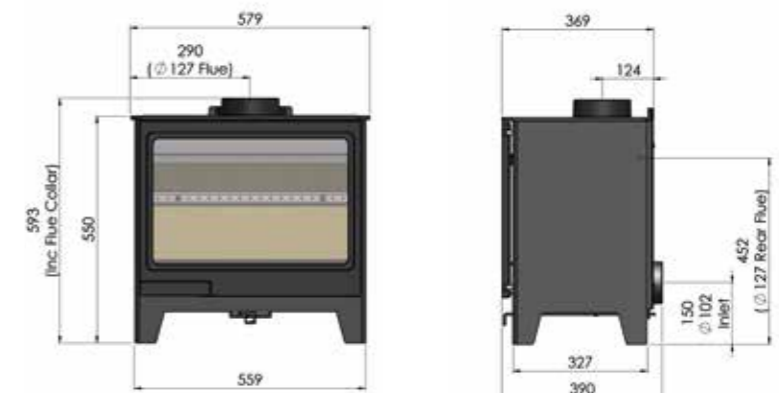

DIMENSIONS

BENCH

The stoves in the Allure range have the option of being fitted on a bench. There is a choice of two lengths, 800mm and 1,195mm long. Both are at a height of 345mm and a depth of 415mm. For more information visit hunterstoves.co.uk

ALLURE.04

ALLURE.05

ALLURE.07

PLEASE NOTE: All measurements are in millimetres (mm). All illustrations are for illustrative purposes only.

**BRITISH
EXCELLENCE**

ALLURE

8 Emperor Way Exeter Devon EX1 3QS

info@hunterstoves.co.uk www.hunterstoves.co.uk