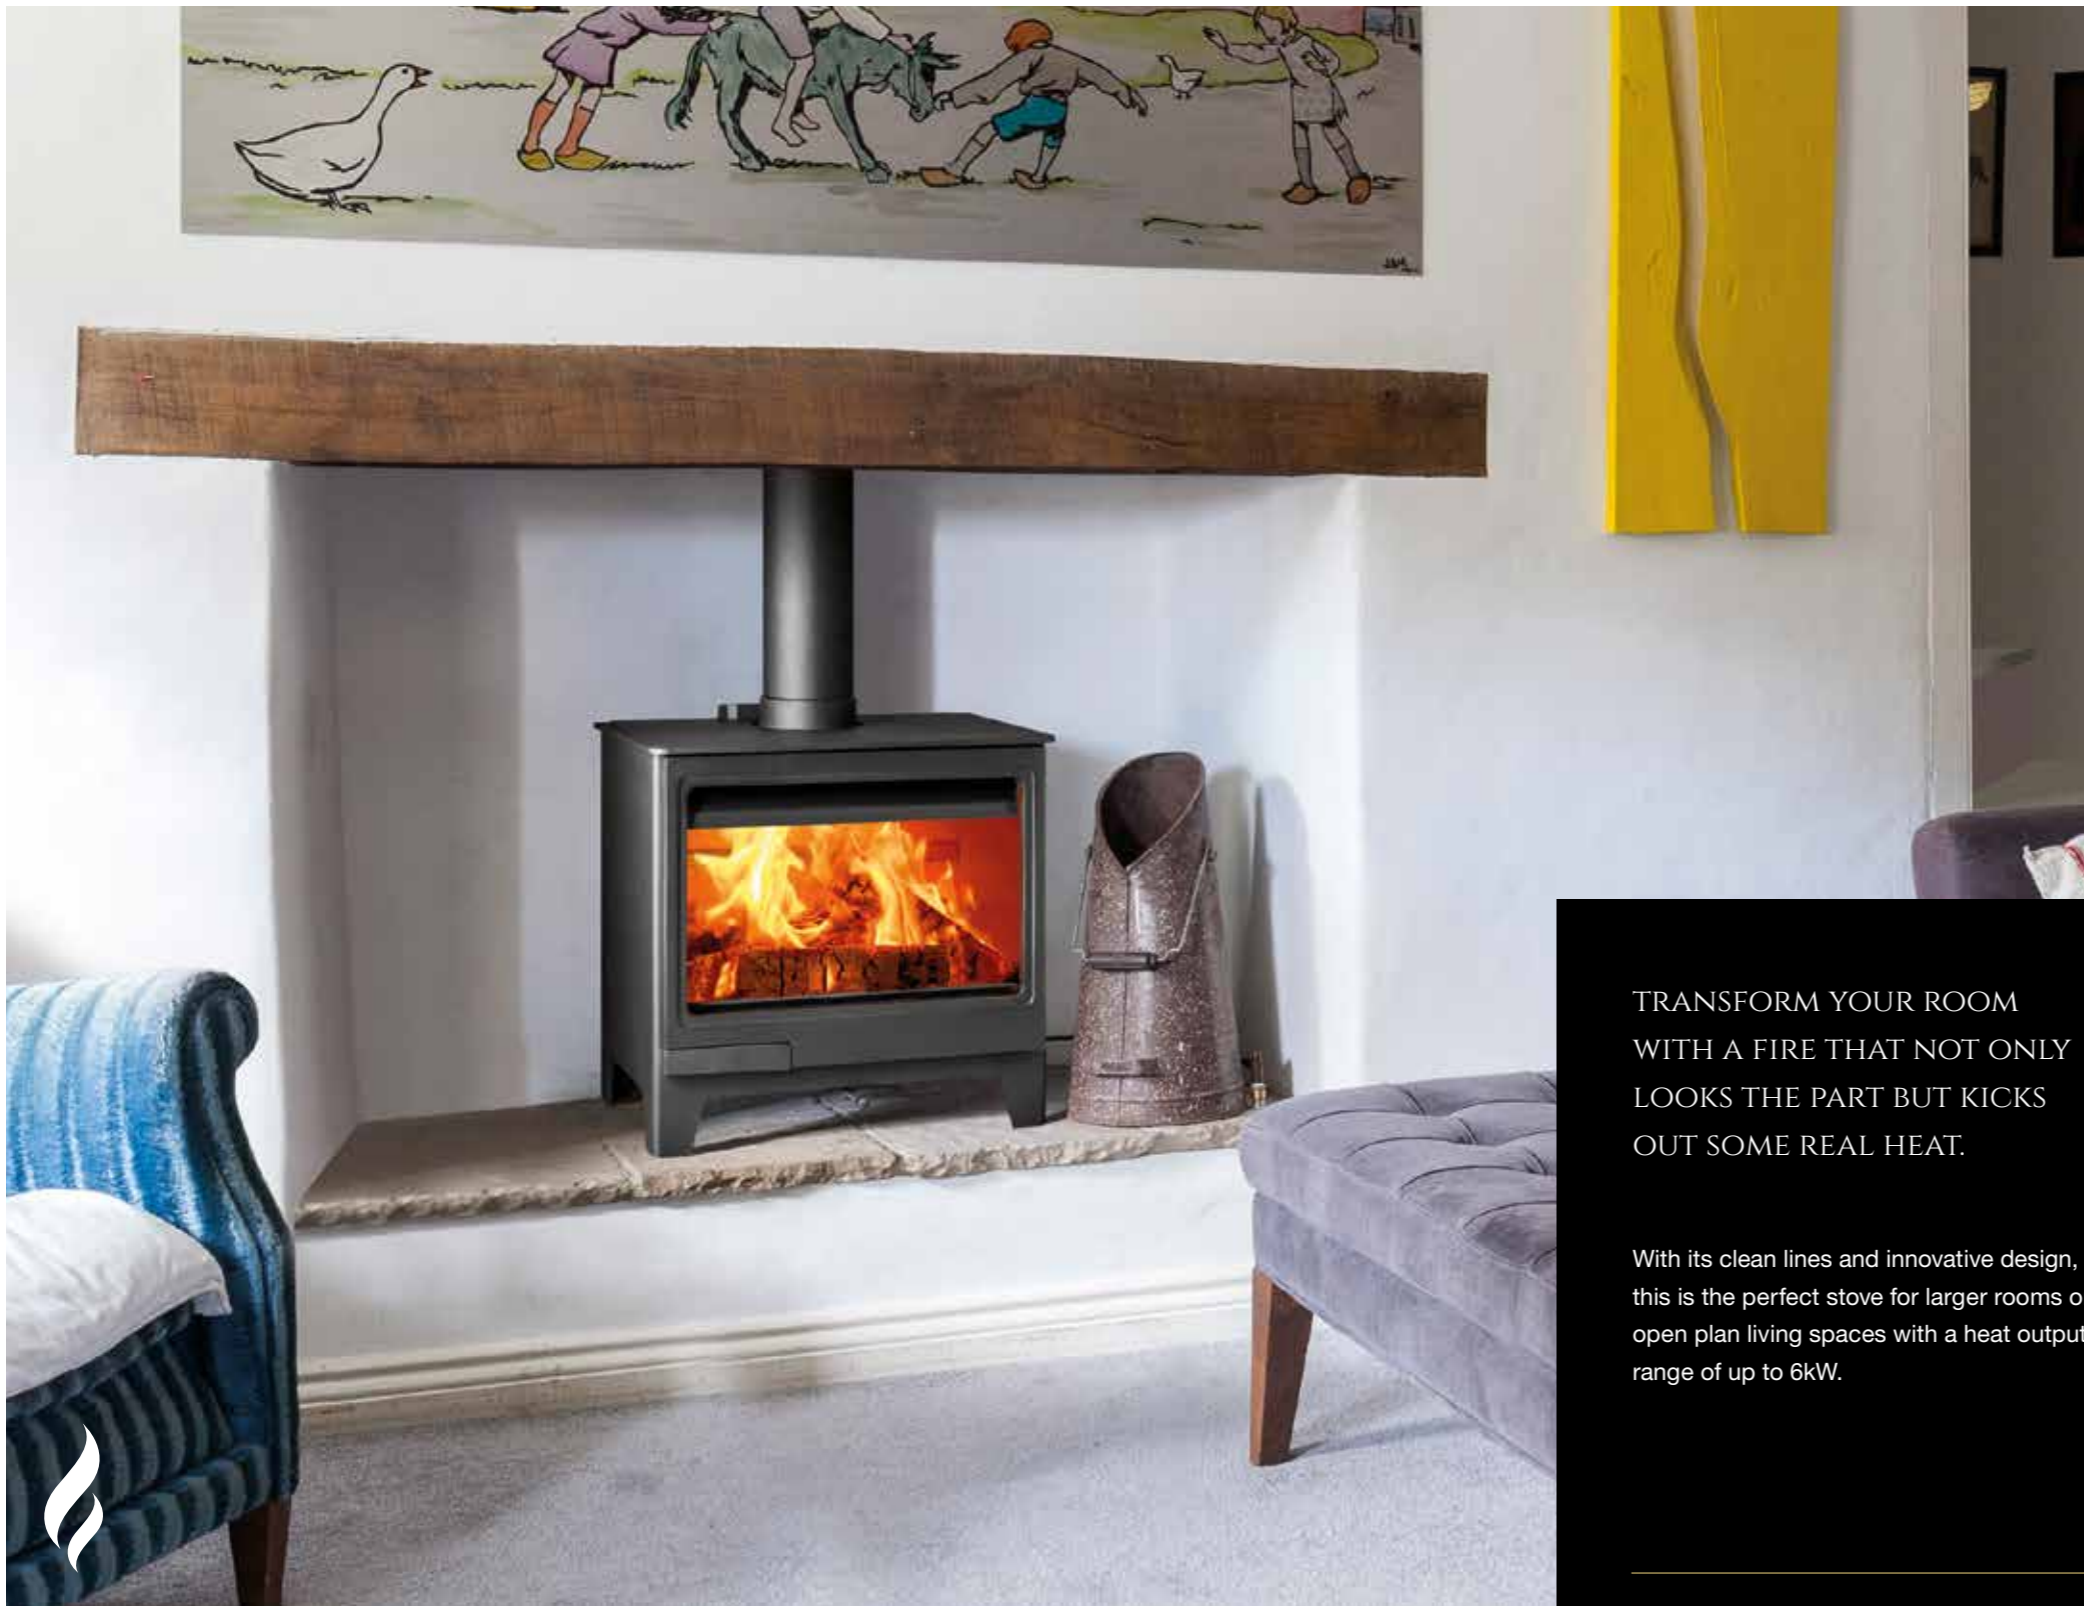

ALLURE.07

Allure 07 / Bench

TRANSFORM YOUR ROOM
WITH A FIRE THAT NOT ONLY
LOOKS THE PART BUT KICKS
OUT SOME REAL HEAT.

With its clean lines and innovative design,
this is the perfect stove for larger rooms or
open plan living spaces with a heat output
range of up to 6kW.

Wood Burning Eco Design 2022
Approved Smoke Control Area
Exempt Energy Efficiency Class: A+
Efficiency On Wood: 81%
Heat Output Range: 5kW – 6kW

Nominal Output **5kW**