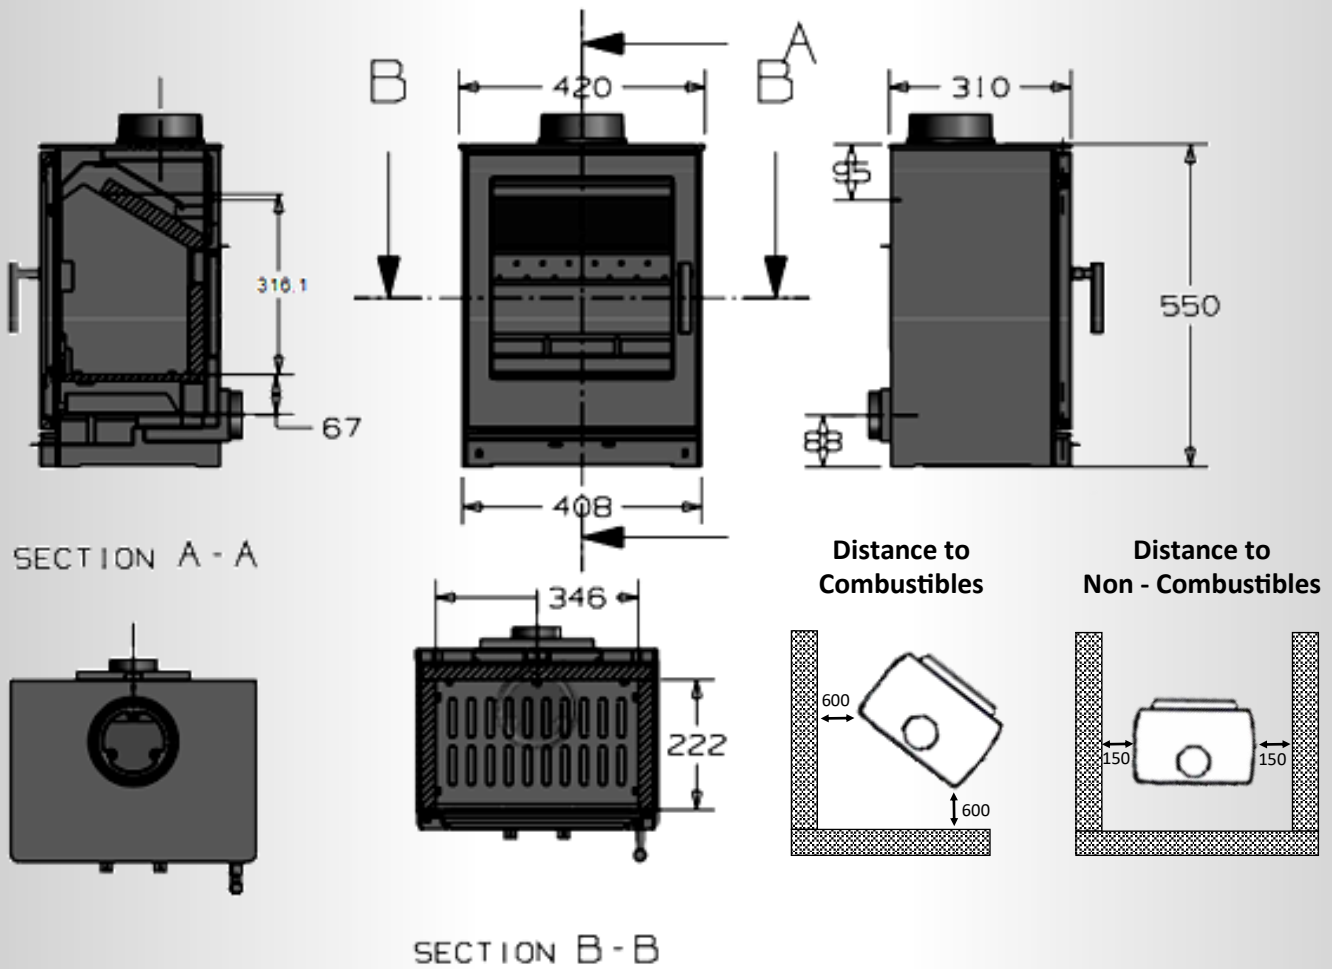

eCoFlame 2

Description	Values
Output (Kw)	5Kw
Efficiency	82.5%
Weight	65Kg
Flue Size	125mm
Wood Burning	Yes
Multi Fuel	Yes
Warranty	5 Years Stove Body Only

M.A.C. Metalcraft Ltd & Distribution Partner TEP